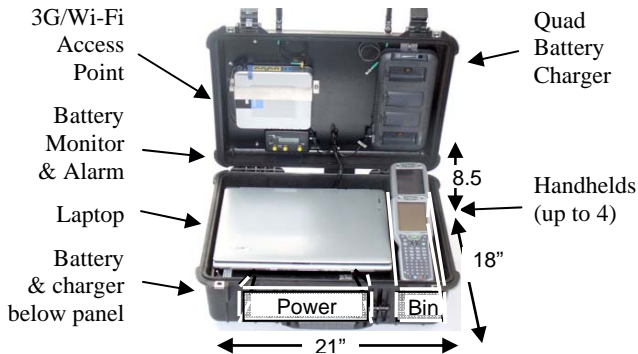

Battery Powered Patient & Incident Tracking System

Mounting Area	Equipment
Laptop Panel 18.5 x 14.2 x 1.5	Laptop (up to 15") (wdh")
Lid Panel 18 x 13.5 x 1.5	3G/WiFi router Docs and cables
Storage Bin 6.5 x 14 x 3	Handhelds (up to 4), Cables and misc.
DC Power Pack 14 x 10.5 x 3	DC car adaptors (2), battery, charger,