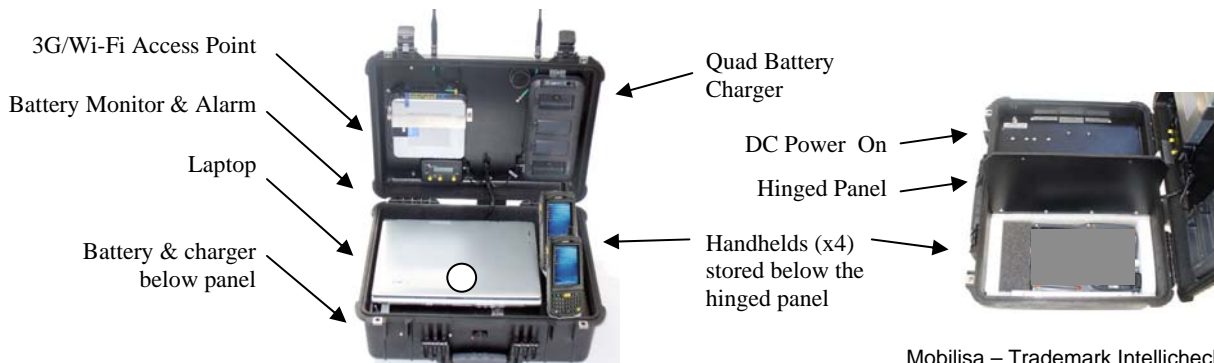

Battery Powered Identity Verification System

81203

Mobilisa – Trademark Intellicheck Mobilisa.